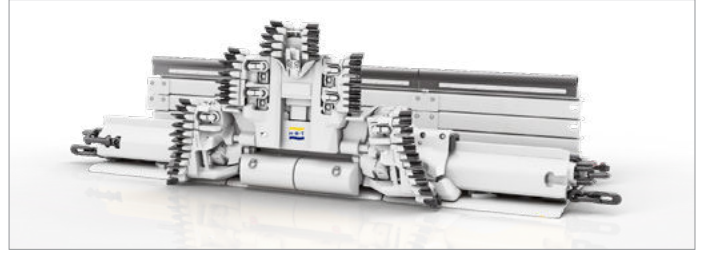

GH1600

Automated Plow System

TECHNICAL DATA

	Units	
Plow Length	2969 mm	9.74 ft
Plow Heights	980-1230 mm	3.22-4.04 ft
	1180-1480 mm	3.87-4.86 ft
	1445-1745 mm	4.73-5.73 ft
Plow Heights (with gobside support)	1860-2160 mm	6.10-7.08 ft
Mechanical Height Adjustment	180-300 mm	0.59-0.98 ft
Cutting Depth	210 mm	0.69 ft

	Units	
Weights	5600-8600 kg	12,345-18,960 lb
Bottom Bit Positions		
Position 1	+12 mm	+0.04 ft
Position 2	-10 mm	-0.03 ft
Position 3	-21 mm	-0.07 ft
Position 4	-35 mm	-0.11 ft
Maximum Drive Power	2 × 800 kW	2 × 1,080 hp