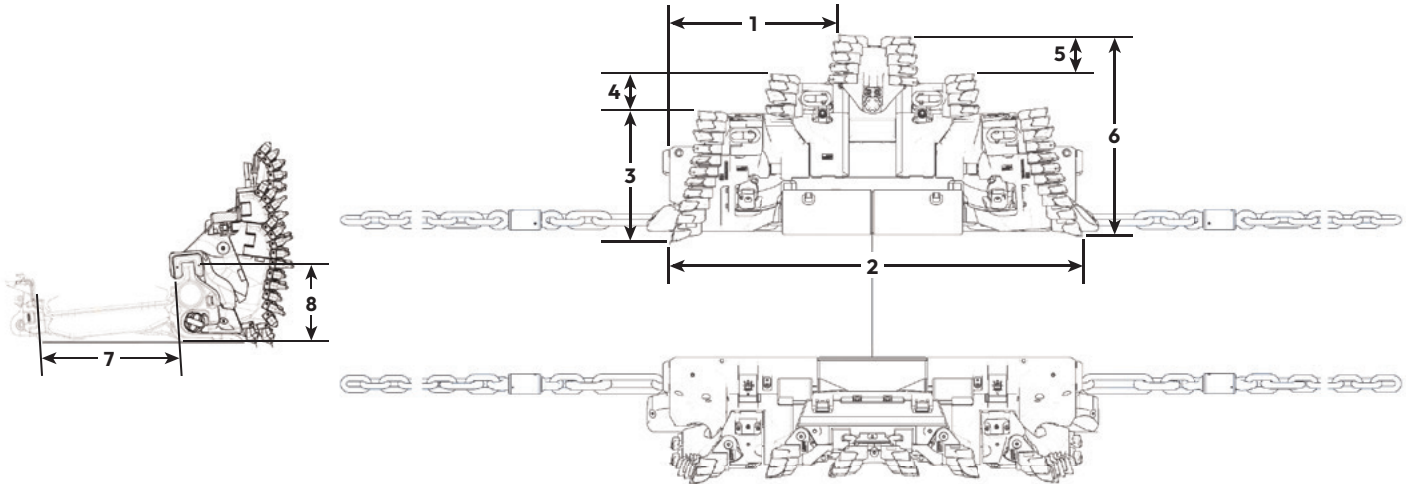

Dimensions

All dimensions are approximate.

Plow Body Setup Option 1

1	1211 mm	3.97 ft	5	—	—
2	2969 mm	9.74 ft	6	1230 mm	4.04 ft
3	931 mm	3.05 ft	7	1032 mm	3.38 ft
4	—	—	8	578 mm	1.89 ft

GH1600 Automated Plow System

Dimensions

All dimensions are approximate.

Plow Body Setup Option 2

1	1211 mm	3.97 ft	5	285 mm	0.94 ft
2	2969 mm	9.74 ft	6	1480 mm	4.86 ft
3	931 mm	3.05 ft	7	1032 mm	3.38 ft
4	264 mm	0.87 ft	8	578 mm	1.89 ft

GH1600 Automated Plow System

Dimensions

All dimensions are approximate.

Plow Body Setup Option 3

1	1211 mm	3.97 ft	5	285 mm	0.94 ft
2	2969 mm	9.74 ft	6	1745 mm	5.73 ft
3	931 mm	3.05 ft	7	1132 mm	3.71 ft
4	529 mm	1.74 ft	8	578 mm	1.89 ft

GH1600 Automated Plow System

Dimensions

All dimensions are approximate.

Plow Body Setup Option 4

1	1211 mm	3.97 ft	5	285 mm	0.94 ft
2	2969 mm	9.74 ft	6	2160 mm	7.09 ft
3	931 mm	3.05 ft	7	1132 mm	3.71 ft
4	944 mm	3.10 ft	8	578 mm	1.89 ft