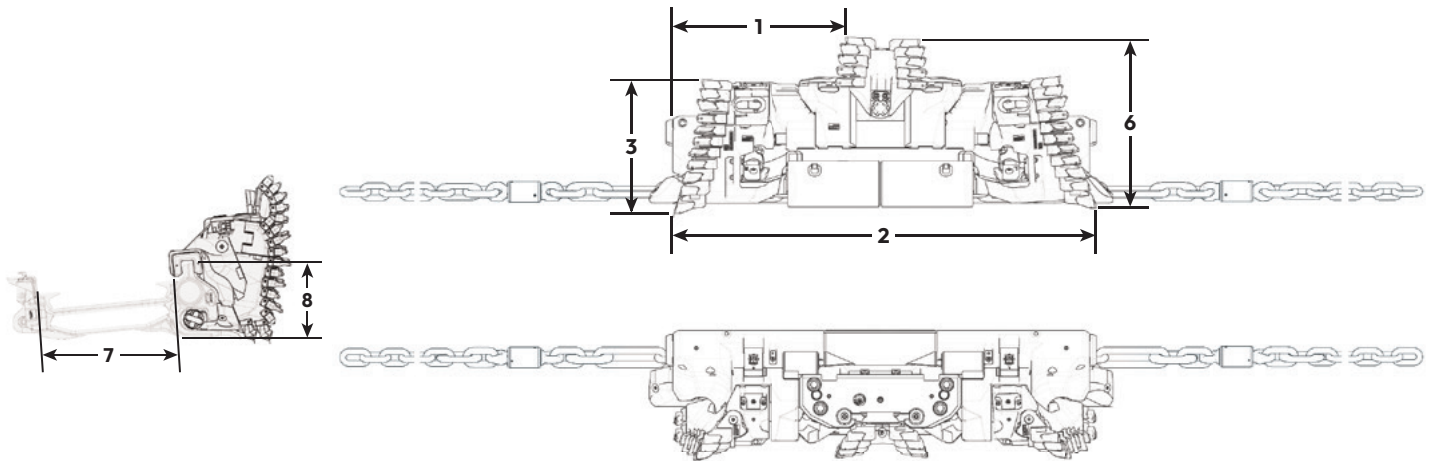

GH1600

Automated Plow System

TECHNICAL DATA

	Units	
Plow Length	2969 mm	9.74 ft
Plow Heights	980-1230 mm	3.22-4.04 ft
	1180-1480 mm	3.87-4.86 ft
	1445-1745 mm	4.73-5.73 ft
Plow Heights (with gobside support)	1860-2160 mm	6.10-7.08 ft
Mechanical Height Adjustment	180-300 mm	0.59-0.98 ft
Cutting Depth	210 mm	0.69 ft

Dimensions

All dimensions are approximate.

Plow Body Setup Option 1

1	1211 mm	3.97 ft	5	—	—
2	2969 mm	9.74 ft	6	1230 mm	4.04 ft
3	931 mm	3.05 ft	7	1032 mm	3.38 ft
4	—	—	8	578 mm	1.89 ft

GH1600 Automated Plow System

Dimensions

All dimensions are approximate.

Plow Body Setup Option 2

1	1211 mm	3.97 ft	5	285 mm	0.94 ft
2	2969 mm	9.74 ft	6	1480 mm	4.86 ft
3	931 mm	3.05 ft	7	1032 mm	3.38 ft
4	264 mm	0.87 ft	8	578 mm	1.89 ft

GH1600 Automated Plow System

Dimensions

All dimensions are approximate.

Plow Body Setup Option 4

1	1211 mm	3.97 ft	5	285 mm	0.94 ft
2	2969 mm	9.74 ft	6	2160 mm	7.09 ft
3	931 mm	3.05 ft	7	1132 mm	3.71 ft
4	944 mm	3.10 ft	8	578 mm	1.89 ft