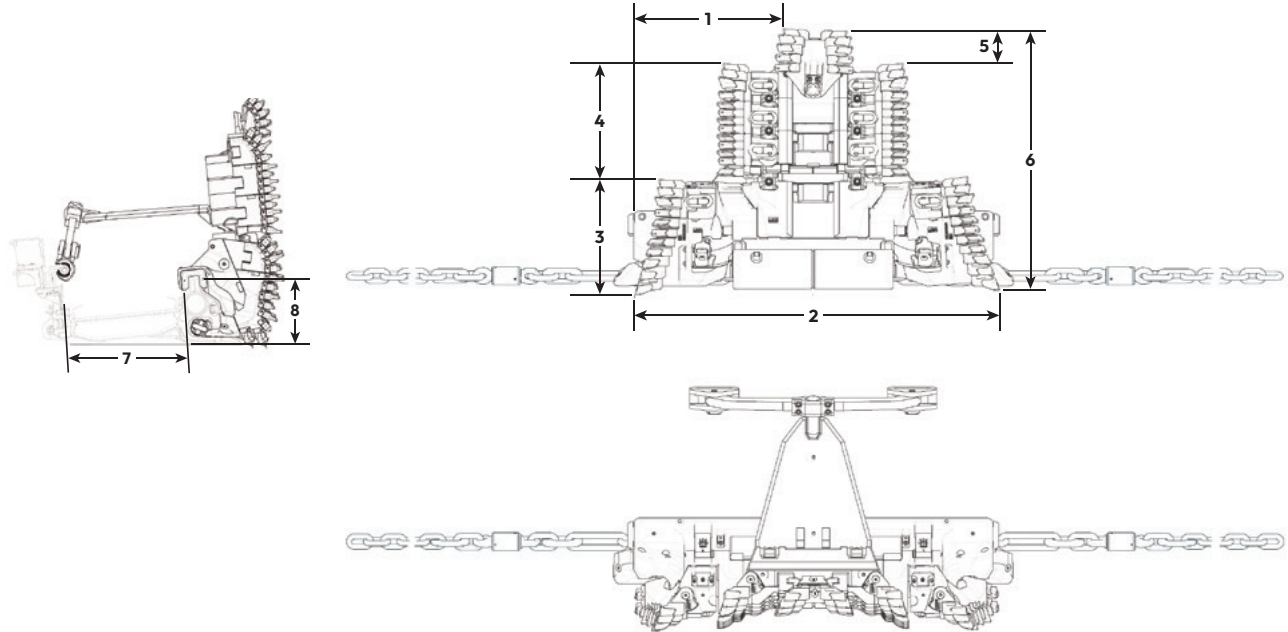

Dimensions

All dimensions are approximate.

Plow Body Setup Option 1

1	1211 mm	3.97 ft	5	—	—
2	2969 mm	9.74 ft	6	1230 mm	4.04 ft
3	931 mm	3.05 ft	7	1032 mm	3.38 ft
4	—	—	8	578 mm	1.89 ft

GH1600 Automated Plow System

Dimensions

All dimensions are approximate.

Plow Body Setup Option 2

1	1211 mm	3.97 ft	5	285 mm	0.94 ft
2	2969 mm	9.74 ft	6	1480 mm	4.86 ft
3	931 mm	3.05 ft	7	1032 mm	3.38 ft
4	264 mm	0.87 ft	8	578 mm	1.89 ft

GH1600 Automated Plow System

Dimensions

All dimensions are approximate.

Plow Body Setup Option 3

1	1211 mm	3.97 ft	5	285 mm	0.94 ft
2	2969 mm	9.74 ft	6	1745 mm	5.73 ft
3	931 mm	3.05 ft	7	1132 mm	3.71 ft
4	529 mm	1.74 ft	8	578 mm	1.89 ft

GH1600 Automated Plow System

Dimensions

All dimensions are approximate.

Plow Body Setup Option 4

1	1211 mm	3.97 ft	5	285 mm	0.94 ft
2	2969 mm	9.74 ft	6	2160 mm	7.09 ft
3	931 mm	3.05 ft	7	1132 mm	3.71 ft
4	944 mm	3.10 ft	8	578 mm	1.89 ft