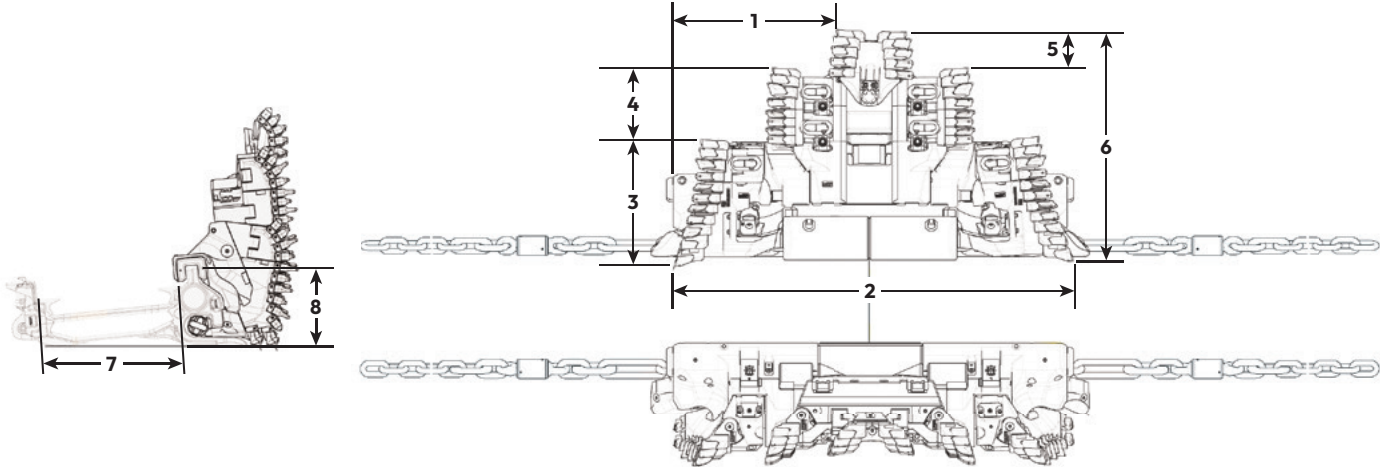

Dimensions

All dimensions are approximate.

Plow Body Setup Option 1

1	1211 mm	3.97 ft	5	—	—
2	2969 mm	9.74 ft	6	1230 mm	4.04 ft
3	931 mm	3.05 ft	7	1032 mm	3.38 ft
4	—	—	8	578 mm	1.89 ft

GH1600 Automated Plow System

Dimensions

All dimensions are approximate.

Plow Body Setup Option 2

1	1211 mm	3.97 ft	5	285 mm	0.94 ft
2	2969 mm	9.74 ft	6	1480 mm	4.86 ft
3	931 mm	3.05 ft	7	1032 mm	3.38 ft
4	264 mm	0.87 ft	8	578 mm	1.89 ft

GH1600 Automated Plow System

Dimensions

All dimensions are approximate.

Plow Body Setup Option 3

1	1211 mm	3.97 ft	5	285 mm	0.94 ft
2	2969 mm	9.74 ft	6	1745 mm	5.73 ft
3	931 mm	3.05 ft	7	1132 mm	3.71 ft
4	529 mm	1.74 ft	8	578 mm	1.89 ft

GH1600 Automated Plow System

Dimensions

All dimensions are approximate.

Plow Body Setup Option 4

1	1211 mm	3.97 ft	5	285 mm	0.94 ft
2	2969 mm	9.74 ft	6	2160 mm	7.09 ft
3	931 mm	3.05 ft	7	1132 mm	3.71 ft
4	944 mm	3.10 ft	8	578 mm	1.89 ft