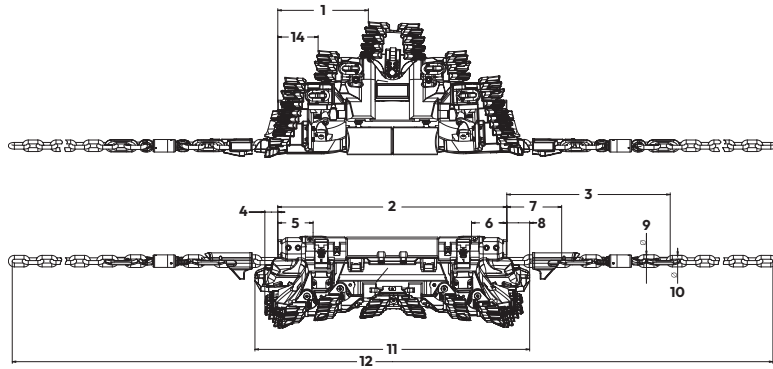

Dimensions

All dimensions are approximate.

Stageless Height Adjustment

- Adjustable Range 260 mm (0.89 ft)
- 10 Revolutions = 25 mm (0.08 ft) Pass

Plow Body Setup Option 1					
1	894 mm	2.93 ft	8	226 mm	0.74 ft
2	2261 mm	7.41 ft	9	42 mm	0.14 ft
3	1613 mm	5.29 ft	10	38 mm	0.24 ft
4	128 mm	0.41 ft	11	2712 mm	8.89 ft
5	349 mm	1.14 ft	12	14 529 mm	47.67 ft
6	349 mm	1.14 ft	13	1060 mm	3.47 ft
7	541 mm	1.77 ft			

GH800 Automated Plow System

Dimensions

All dimensions are approximate.

Stageless Height Adjustment

- Adjustable Range 300 mm (0.98 ft)
- 10 Revolutions = 25 mm (0.08 ft) Pass

Plow Body Setup Option 2

1	894 mm	2.93 ft	8	226 mm	0.74 ft
2	2261 mm	7.41 ft	9	42 mm	0.14 ft
3	1613 mm	5.29 ft	10	38 mm	0.24 ft
4	128 mm	0.41 ft	11	2712 mm	8.89 ft
5	349 mm	1.14 ft	12	14 529 mm	47.67 ft
6	349 mm	1.14 ft	13	1320 mm	4.33 ft
7	541 mm	1.77 ft	14	398 mm	1.31 ft

Dimensions

All dimensions are approximate.

Stageless Height Adjustment

- Adjustable Range 300 mm (0.98 ft)
- 10 Revolutions = 25 mm (0.08 ft) Pass

Plow Body Setup Option 3

1	894 mm	2.93 ft	9	42 mm	0.14 ft
2	2261 mm	7.41 ft	10	38 mm	0.24 ft
3	1613 mm	5.29 ft	11	2712 mm	8.89 ft
4	128 mm	0.41 ft	12	14 529 mm	47.67 ft
5	349 mm	1.14 ft	13	1585 mm	5.20 ft
6	349 mm	1.14 ft	14	398 mm	1.31 ft
7	541 mm	1.77 ft	15	891 mm	2.92 ft
8	226 mm	0.74 ft			

GH800 Automated Plow System

Dimensions

All dimensions are approximate.

Plow Body Setup Option 4

1	894 mm	2.93 ft	10	38 mm	0.24 ft
2	2261 mm	7.41 ft	11	2712 mm	8.89 ft
3	1613 mm	5.29 ft	12	14 529 mm	47.67 ft
4	128 mm	0.41 ft	13	1735 mm	5.69 ft
5	349 mm	1.14 ft	14	398 mm	1.31 ft
6	349 mm	1.14 ft	15	1714 mm	5.62 ft
7	541 mm	1.77 ft	16	196 mm	0.64 ft
8	226 mm	0.74 ft	17	2020 mm	6.62 ft
9	42 mm	0.14 ft			