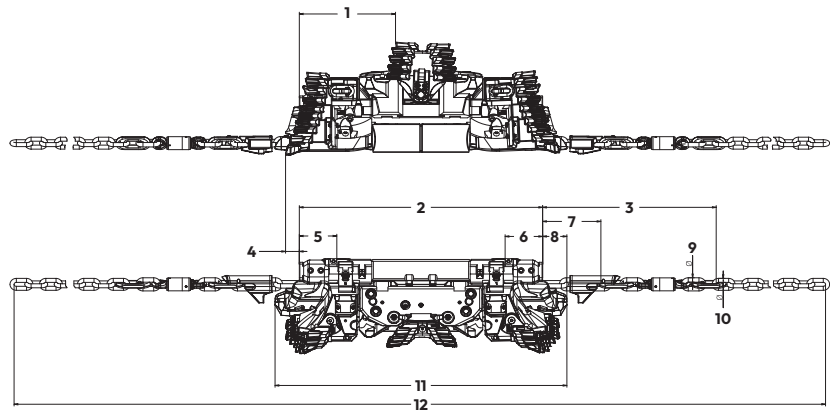

GH800

Automated Plow System

TECHNICAL DATA

	Units	
Plow Length – Single Plow	2712 mm	8.89 ft
Plow Heights	800-1060 mm	2.62-3.47 ft
	1020-1320 mm	3.34-4.33 ft
	1285-1585 mm	4.21-5.20 ft
Plow Heights (with gobside support)	1570-1735 mm	5.15-5.69 ft
	1700-2000 mm	5.57-6.56 ft
Mechanical Height Adjustment	180-300 mm	0.59-0.98 ft
Cutting Depth	195 mm	0.64 ft

Dimensions

All dimensions are approximate.

Stageless Height Adjustment

- Adjustable Range 260 mm (0.89 ft)
- 10 Revolutions = 25 mm (0.08 ft) Pass

Plow Body Setup Option 1					
1	894 mm	2.93 ft	8	226 mm	0.74 ft
2	2261 mm	7.41 ft	9	42 mm	0.14 ft
3	1613 mm	5.29 ft	10	38 mm	0.24 ft
4	128 mm	0.41 ft	11	2712 mm	8.89 ft
5	349 mm	1.14 ft	12	14 529 mm	47.67 ft
6	349 mm	1.14 ft	13	1060 mm	3.47 ft
7	541 mm	1.77 ft			

GH800 Automated Plow System

Dimensions

All dimensions are approximate.

Stageless Height Adjustment

- Adjustable Range 300 mm (0.98 ft)
- 10 Revolutions = 25 mm (0.08 ft) Pass

Plow Body Setup Option 2

1	894 mm	2.93 ft	8	226 mm	0.74 ft
2	2261 mm	7.41 ft	9	42 mm	0.14 ft
3	1613 mm	5.29 ft	10	38 mm	0.24 ft
4	128 mm	0.41 ft	11	2712 mm	8.89 ft
5	349 mm	1.14 ft	12	14 529 mm	47.67 ft
6	349 mm	1.14 ft	13	1320 mm	4.33 ft
7	541 mm	1.77 ft	14	398 mm	1.31 ft

Dimensions

All dimensions are approximate.

Stageless Height Adjustment

- Adjustable Range 300 mm (0.98 ft)
- 10 Revolutions = 25 mm (0.08 ft) Pass

Plow Body Setup Option 3

1	894 mm	2.93 ft	9	42 mm	0.14 ft
2	2261 mm	7.41 ft	10	38 mm	0.24 ft
3	1613 mm	5.29 ft	11	2712 mm	8.89 ft
4	128 mm	0.41 ft	12	14 529 mm	47.67 ft
5	349 mm	1.14 ft	13	1585 mm	5.20 ft
6	349 mm	1.14 ft	14	398 mm	1.31 ft
7	541 mm	1.77 ft	15	891 mm	2.92 ft
8	226 mm	0.74 ft			