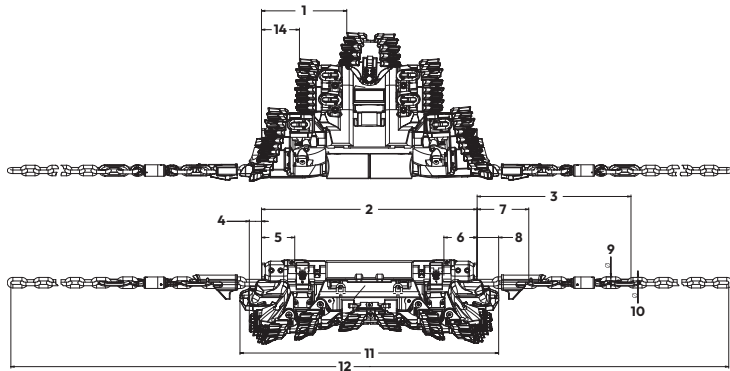

Dimensions

All dimensions are approximate.

Stageless Height Adjustment

- Adjustable Range 260 mm (0.89 ft)
- 10 Revolutions = 25 mm (0.08 ft) Pass

Plow Body Setup Option 1					
1	894 mm	2.93 ft	8	226 mm	0.74 ft
2	2261 mm	7.41 ft	9	42 mm	0.14 ft
3	1613 mm	5.29 ft	10	38 mm	0.24 ft
4	128 mm	0.41 ft	11	2712 mm	8.89 ft
5	349 mm	1.14 ft	12	14 529 mm	47.67 ft
6	349 mm	1.14 ft	13	1060 mm	3.47 ft
7	541 mm	1.77 ft			

GH800 Automated Plow System

Dimensions

All dimensions are approximate.

Stageless Height Adjustment

- Adjustable Range 300 mm (0.98 ft)
- 10 Revolutions = 25 mm (0.08 ft) Pass

Plow Body Setup Option 2

1	894 mm	2.93 ft	8	226 mm	0.74 ft
2	2261 mm	7.41 ft	9	42 mm	0.14 ft
3	1613 mm	5.29 ft	10	38 mm	0.24 ft
4	128 mm	0.41 ft	11	2712 mm	8.89 ft
5	349 mm	1.14 ft	12	14 529 mm	47.67 ft
6	349 mm	1.14 ft	13	1320 mm	4.33 ft
7	541 mm	1.77 ft	14	398 mm	1.31 ft

Dimensions

All dimensions are approximate.

Stageless Height Adjustment

- Adjustable Range 300 mm (0.98 ft)
- 10 Revolutions = 25 mm (0.08 ft) Pass

Plow Body Setup Option 3

1	894 mm	2.93 ft	9	42 mm	0.14 ft
2	2261 mm	7.41 ft	10	38 mm	0.24 ft
3	1613 mm	5.29 ft	11	2712 mm	8.89 ft
4	128 mm	0.41 ft	12	14 529 mm	47.67 ft
5	349 mm	1.14 ft	13	1585 mm	5.20 ft
6	349 mm	1.14 ft	14	398 mm	1.31 ft
7	541 mm	1.77 ft	15	891 mm	2.92 ft
8	226 mm	0.74 ft			

GH800 Automated Plow System

Dimensions

All dimensions are approximate.

Plow Body Setup Option 4

1	894 mm	2.93 ft	10	38 mm	0.24 ft
2	2261 mm	7.41 ft	11	2712 mm	8.89 ft
3	1613 mm	5.29 ft	12	14 529 mm	47.67 ft
4	128 mm	0.41 ft	13	1735 mm	5.69 ft
5	349 mm	1.14 ft	14	398 mm	1.31 ft
6	349 mm	1.14 ft	15	1714 mm	5.62 ft
7	541 mm	1.77 ft	16	196 mm	0.64 ft
8	226 mm	0.74 ft	17	2020 mm	6.62 ft
9	42 mm	0.14 ft			