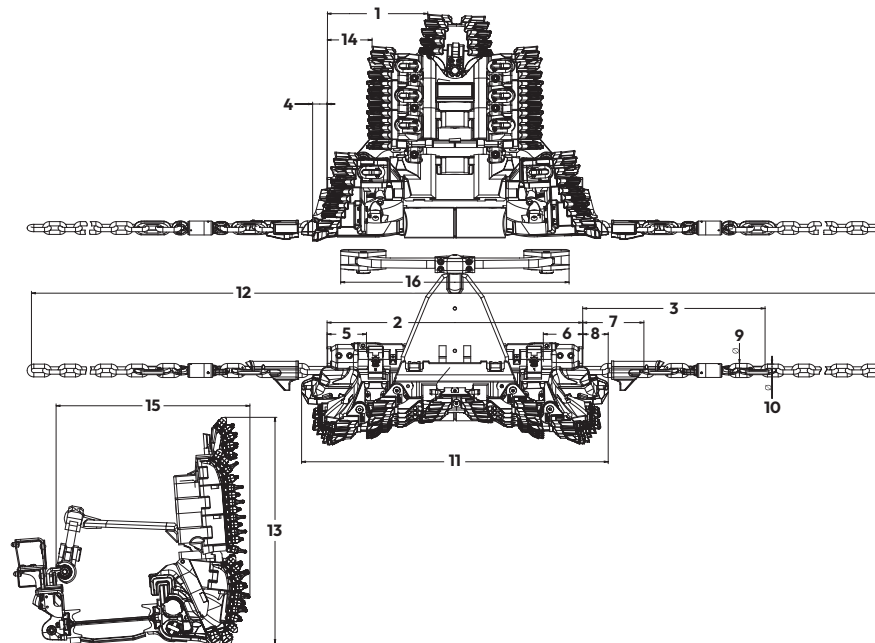

Dimensions

All dimensions are approximate.

Stageless Height Adjustment

- Adjustable Range 260 mm (0.89 ft)
- 10 Revolutions = 25 mm (0.08 ft) Pass

Plow Body Setup Option 1					
1	894 mm	2.93 ft	8	226 mm	0.74 ft
2	2261 mm	7.41 ft	9	42 mm	0.14 ft
3	1613 mm	5.29 ft	10	38 mm	0.24 ft
4	128 mm	0.41 ft	11	2712 mm	8.89 ft
5	349 mm	1.14 ft	12	14 529 mm	47.67 ft
6	349 mm	1.14 ft	13	1060 mm	3.47 ft
7	541 mm	1.77 ft			

Dimensions

All dimensions are approximate.

Stageless Height Adjustment

- Adjustable Range 300 mm (0.98 ft)
- 10 Revolutions = 25 mm (0.08 ft) Pass

Plow Body Setup Option 3

1	894 mm	2.93 ft	9	42 mm	0.14 ft
2	2261 mm	7.41 ft	10	38 mm	0.24 ft
3	1613 mm	5.29 ft	11	2712 mm	8.89 ft
4	128 mm	0.41 ft	12	14 529 mm	47.67 ft
5	349 mm	1.14 ft	13	1585 mm	5.20 ft
6	349 mm	1.14 ft	14	398 mm	1.31 ft
7	541 mm	1.77 ft	15	891 mm	2.92 ft
8	226 mm	0.74 ft			

GH800 Automated Plow System

Dimensions

All dimensions are approximate.

Plow Body Setup Option 4

1	894 mm	2.93 ft	10	38 mm	0.24 ft
2	2261 mm	7.41 ft	11	2712 mm	8.89 ft
3	1613 mm	5.29 ft	12	14 529 mm	47.67 ft
4	128 mm	0.41 ft	13	1735 mm	5.69 ft
5	349 mm	1.14 ft	14	398 mm	1.31 ft
6	349 mm	1.14 ft	15	1714 mm	5.62 ft
7	541 mm	1.77 ft	16	196 mm	0.64 ft
8	226 mm	0.74 ft	17	2020 mm	6.62 ft
9	42 mm	0.14 ft			

GH800 Automated Plow System

Dimensions

All dimensions are approximate.

Plow Body Setup Option 5

1	894 mm	2.93 ft	9	42 mm	0.14 ft
2	2261 mm	7.41 ft	10	38 mm	0.24 ft
3	1613 mm	5.29 ft	11	2712 mm	8.89 ft
4	128 mm	0.41 ft	12	14 529 mm	47.67 ft
5	348.5 mm	1.14 ft	13	2000 mm	6.56 ft
6	348.5 mm	1.14 ft	14	398 mm	1.31 ft
7	541 mm	1.77 ft	15	1714 mm	5.62 ft
8	225.5 mm	0.73 ft	16	2020 mm	6.62 ft