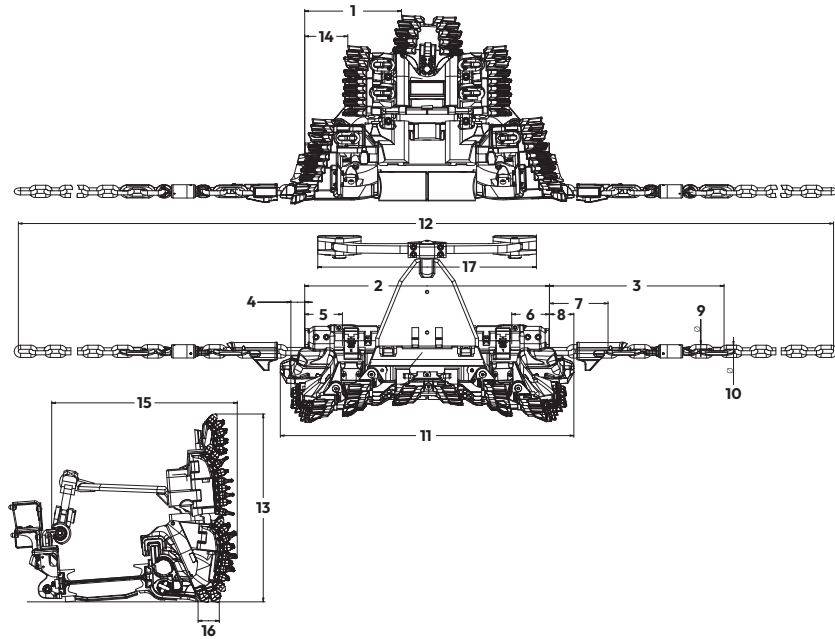

GH800 Automated Plow System

Dimensions

All dimensions are approximate.

Stageless Height Adjustment

- Adjustable Range 300 mm (0.98 ft)
- 10 Revolutions = 25 mm (0.08 ft) Pass

Plow Body Setup Option 2

1	894 mm	2.93 ft	8	226 mm	0.74 ft
2	2261 mm	7.41 ft	9	42 mm	0.14 ft
3	1613 mm	5.29 ft	10	38 mm	0.24 ft
4	128 mm	0.41 ft	11	2712 mm	8.89 ft
5	349 mm	1.14 ft	12	14 529 mm	47.67 ft
6	349 mm	1.14 ft	13	1320 mm	4.33 ft
7	541 mm	1.77 ft	14	398 mm	1.31 ft

Dimensions

All dimensions are approximate.

Stageless Height Adjustment

- Adjustable Range 300 mm (0.98 ft)
- 10 Revolutions = 25 mm (0.08 ft) Pass

Plow Body Setup Option 3

1	894 mm	2.93 ft	9	42 mm	0.14 ft
2	2261 mm	7.41 ft	10	38 mm	0.24 ft
3	1613 mm	5.29 ft	11	2712 mm	8.89 ft
4	128 mm	0.41 ft	12	14 529 mm	47.67 ft
5	349 mm	1.14 ft	13	1585 mm	5.20 ft
6	349 mm	1.14 ft	14	398 mm	1.31 ft
7	541 mm	1.77 ft	15	891 mm	2.92 ft
8	226 mm	0.74 ft			

GH800 Automated Plow System

Dimensions

All dimensions are approximate.

Plow Body Setup Option 4

1	894 mm	2.93 ft	10	38 mm	0.24 ft
2	2261 mm	7.41 ft	11	2712 mm	8.89 ft
3	1613 mm	5.29 ft	12	14 529 mm	47.67 ft
4	128 mm	0.41 ft	13	1735 mm	5.69 ft
5	349 mm	1.14 ft	14	398 mm	1.31 ft
6	349 mm	1.14 ft	15	1714 mm	5.62 ft
7	541 mm	1.77 ft	16	196 mm	0.64 ft
8	226 mm	0.74 ft	17	2020 mm	6.62 ft
9	42 mm	0.14 ft			

GH800 Automated Plow System

Dimensions

All dimensions are approximate.

Plow Body Setup Option 5

1	894 mm	2.93 ft	9	42 mm	0.14 ft
2	2261 mm	7.41 ft	10	38 mm	0.24 ft
3	1613 mm	5.29 ft	11	2712 mm	8.89 ft
4	128 mm	0.41 ft	12	14 529 mm	47.67 ft
5	348.5 mm	1.14 ft	13	2000 mm	6.56 ft
6	348.5 mm	1.14 ft	14	398 mm	1.31 ft
7	541 mm	1.77 ft	15	1714 mm	5.62 ft
8	225.5 mm	0.73 ft	16	2020 mm	6.62 ft