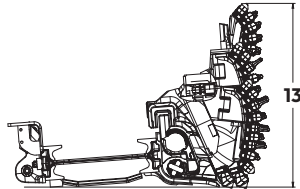

Dimensions

All dimensions are approximate.

Stageless Height Adjustment

- Adjustable Range 260 mm (0.89 ft)
- 10 Revolutions = 25 mm (0.08 ft) Pass

Plow Body Setup Option 1					
1	894 mm	2.93 ft	8	226 mm	0.74 ft
2	2261 mm	7.41 ft	9	42 mm	0.14 ft
3	1613 mm	5.29 ft	10	38 mm	0.24 ft
4	128 mm	0.41 ft	11	2712 mm	8.89 ft
5	349 mm	1.14 ft	12	14 529 mm	47.67 ft
6	349 mm	1.14 ft	13	1060 mm	3.47 ft
7	541 mm	1.77 ft			

GH800 Automated Plow System

Dimensions

All dimensions are approximate.

Stageless Height Adjustment

- Adjustable Range 300 mm (0.98 ft)
- 10 Revolutions = 25 mm (0.08 ft) Pass

Plow Body Setup Option 2

1	894 mm	2.93 ft	8	226 mm	0.74 ft
2	2261 mm	7.41 ft	9	42 mm	0.14 ft
3	1613 mm	5.29 ft	10	38 mm	0.24 ft
4	128 mm	0.41 ft	11	2712 mm	8.89 ft
5	349 mm	1.14 ft	12	14 529 mm	47.67 ft
6	349 mm	1.14 ft	13	1320 mm	4.33 ft
7	541 mm	1.77 ft	14	398 mm	1.31 ft

Dimensions

All dimensions are approximate.

Stageless Height Adjustment

- Adjustable Range 300 mm (0.98 ft)
- 10 Revolutions = 25 mm (0.08 ft) Pass

Plow Body Setup Option 3

1	894 mm	2.93 ft	9	42 mm	0.14 ft
2	2261 mm	7.41 ft	10	38 mm	0.24 ft
3	1613 mm	5.29 ft	11	2712 mm	8.89 ft
4	128 mm	0.41 ft	12	14 529 mm	47.67 ft
5	349 mm	1.14 ft	13	1585 mm	5.20 ft
6	349 mm	1.14 ft	14	398 mm	1.31 ft
7	541 mm	1.77 ft	15	891 mm	2.92 ft
8	226 mm	0.74 ft			

GH800 Automated Plow System

Dimensions

All dimensions are approximate.

Plow Body Setup Option 4

1	894 mm	2.93 ft	10	38 mm	0.24 ft
2	2261 mm	7.41 ft	11	2712 mm	8.89 ft
3	1613 mm	5.29 ft	12	14 529 mm	47.67 ft
4	128 mm	0.41 ft	13	1735 mm	5.69 ft
5	349 mm	1.14 ft	14	398 mm	1.31 ft
6	349 mm	1.14 ft	15	1714 mm	5.62 ft
7	541 mm	1.77 ft	16	196 mm	0.64 ft
8	226 mm	0.74 ft	17	2020 mm	6.62 ft
9	42 mm	0.14 ft			