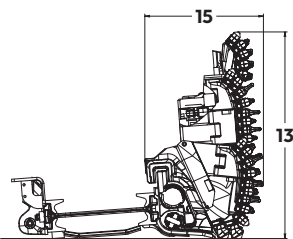

Dimensions

All dimensions are approximate.

Stageless Height Adjustment

- Adjustable Range 260 mm (0.89 ft)
- 10 Revolutions = 25 mm (0.08 ft) Pass

Plow Body Setup Option 1					
1	894 mm	2.93 ft	8	226 mm	0.74 ft
2	2261 mm	7.41 ft	9	42 mm	0.14 ft
3	1613 mm	5.29 ft	10	38 mm	0.24 ft
4	128 mm	0.41 ft	11	2712 mm	8.89 ft
5	349 mm	1.14 ft	12	14 529 mm	47.67 ft
6	349 mm	1.14 ft	13	1060 mm	3.47 ft
7	541 mm	1.77 ft			

GH800 Automated Plow System

Dimensions

All dimensions are approximate.

Stageless Height Adjustment

- Adjustable Range 300 mm (0.98 ft)
- 10 Revolutions = 25 mm (0.08 ft) Pass

Plow Body Setup Option 2

1	894 mm	2.93 ft	8	226 mm	0.74 ft
2	2261 mm	7.41 ft	9	42 mm	0.14 ft
3	1613 mm	5.29 ft	10	38 mm	0.24 ft
4	128 mm	0.41 ft	11	2712 mm	8.89 ft
5	349 mm	1.14 ft	12	14 529 mm	47.67 ft
6	349 mm	1.14 ft	13	1320 mm	4.33 ft
7	541 mm	1.77 ft	14	398 mm	1.31 ft

Dimensions

All dimensions are approximate.

Stageless Height Adjustment

- Adjustable Range 300 mm (0.98 ft)
- 10 Revolutions = 25 mm (0.08 ft) Pass

Plow Body Setup Option 3

1	894 mm	2.93 ft	9	42 mm	0.14 ft
2	2261 mm	7.41 ft	10	38 mm	0.24 ft
3	1613 mm	5.29 ft	11	2712 mm	8.89 ft
4	128 mm	0.41 ft	12	14 529 mm	47.67 ft
5	349 mm	1.14 ft	13	1585 mm	5.20 ft
6	349 mm	1.14 ft	14	398 mm	1.31 ft
7	541 mm	1.77 ft	15	891 mm	2.92 ft
8	226 mm	0.74 ft			

GH800 Automated Plow System

Dimensions

All dimensions are approximate.

Plow Body Setup Option 4

1	894 mm	2.93 ft	10	38 mm	0.24 ft
2	2261 mm	7.41 ft	11	2712 mm	8.89 ft
3	1613 mm	5.29 ft	12	14 529 mm	47.67 ft
4	128 mm	0.41 ft	13	1735 mm	5.69 ft
5	349 mm	1.14 ft	14	398 mm	1.31 ft
6	349 mm	1.14 ft	15	1714 mm	5.62 ft
7	541 mm	1.77 ft	16	196 mm	0.64 ft
8	226 mm	0.74 ft	17	2020 mm	6.62 ft
9	42 mm	0.14 ft			