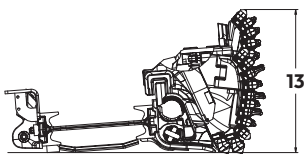

GH800

Automated Plow System

TECHNICAL DATA

	Units	
Plow Length – Single Plow	2712 mm	8.89 ft
Plow Heights	800-1060 mm	2.62-3.47 ft
	1020-1320 mm	3.34-4.33 ft
	1285-1585 mm	4.21-5.20 ft
Plow Heights (with gobside support)	1570-1735 mm	5.15-5.69 ft
	1700-2000 mm	5.57-6.56 ft
Mechanical Height Adjustment	180-300 mm	0.59-0.98 ft
Cutting Depth	195 mm	0.64 ft

	Units	
Weights		
Single Plow	4080-6630 kg	8,995-14,616 lb
Bottom Bit Positions		
Position 1	+12 mm	+0.04 ft
Position 2	-10 mm	-0.03 ft
Position 3	-20 mm	-0.06 ft
Position 4	-34 mm	-0.11 ft
Maximum Drive Power	2 × 400 kW	2 × 536 hp

Dimensions

All dimensions are approximate.

Stageless Height Adjustment

- Adjustable Range 260 mm (0.89 ft)
- 10 Revolutions = 25 mm (0.08 ft) Pass

Plow Body Setup Option 1					
1	894 mm	2.93 ft	8	226 mm	0.74 ft
2	2261 mm	7.41 ft	9	42 mm	0.14 ft
3	1613 mm	5.29 ft	10	38 mm	0.24 ft
4	128 mm	0.41 ft	11	2712 mm	8.89 ft
5	349 mm	1.14 ft	12	14 529 mm	47.67 ft
6	349 mm	1.14 ft	13	1060 mm	3.47 ft
7	541 mm	1.77 ft			

Dimensions

All dimensions are approximate.

Stageless Height Adjustment

- Adjustable Range 300 mm (0.98 ft)
- 10 Revolutions = 25 mm (0.08 ft) Pass

Plow Body Setup Option 3

1	894 mm	2.93 ft	9	42 mm	0.14 ft
2	2261 mm	7.41 ft	10	38 mm	0.24 ft
3	1613 mm	5.29 ft	11	2712 mm	8.89 ft
4	128 mm	0.41 ft	12	14 529 mm	47.67 ft
5	349 mm	1.14 ft	13	1585 mm	5.20 ft
6	349 mm	1.14 ft	14	398 mm	1.31 ft
7	541 mm	1.77 ft	15	891 mm	2.92 ft
8	226 mm	0.74 ft			