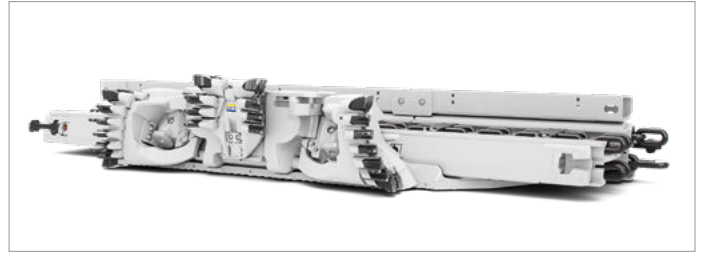

RHH800

Automated Plow System

TECHNICAL DATA

	Units	
Plow Length	2384 mm	7.82 ft
Plow Heights	600-855 mm	1.97-2.81 ft
	820-1120 mm	2.70-3.67 ft
	1085-1385 mm	3.56-4.54 ft
	1350-1650 mm	4.43-5.41 ft
Mechanical Height Adjustment	255-300 mm	0.83-0.98 ft
Maximum Cutting Depth	190 mm	0.62 ft

	Units	
Weights	4400-6400 kg	9,700-14,109 lb
Bottom Bit Positions		
Position 1	+24 mm	+0.08 ft
Position 2	-5 mm	-0.02 ft
Position 3	-18 mm	-0.06 ft
Position 4	-37 mm	-0.12 ft
Maximum Drive Power	2 × 400 kW	2 × 536 hp

Dimensions

All dimensions are approximate.

Plow Body Setup Option 1

1	930 mm	3.05 ft	5	—	—
2	2384 mm	7.82 ft	6	855 mm	2.81 ft
3	579 mm	1.90 ft	7	822 mm	2.70 ft
4	—	—	8	337 mm	1.11 ft

RHH800 Automated Plow System