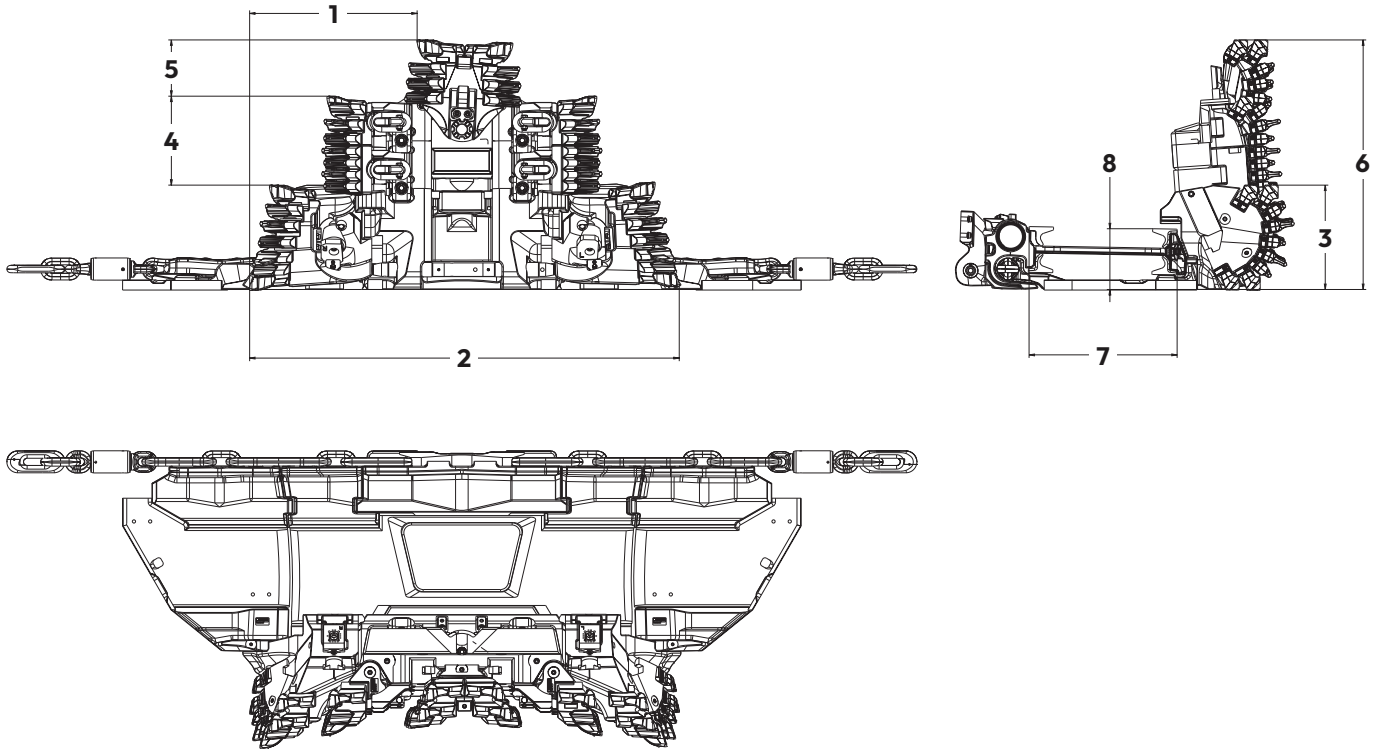

Dimensions

All dimensions are approximate.

Plow Body Setup Option 1

1	930 mm	3.05 ft	5	—	—
2	2384 mm	7.82 ft	6	855 mm	2.81 ft
3	579 mm	1.90 ft	7	822 mm	2.70 ft
4	—	—	8	337 mm	1.11 ft

RHH800 Automated Plow System

Dimensions

All dimensions are approximate.

Plow Body Setup Option 2

1	930 mm	3.05 ft	5	312 mm	1.02 ft
2	2384 mm	7.82 ft	6	1120 mm	3.67 ft
3	579 mm	1.90 ft	7	822 mm	2.70 ft
4	229 mm	0.75 ft	8	337 mm	1.11 ft

RHH800 Automated Plow System

Dimensions

All dimensions are approximate.

Plow Body Setup Option 3

1	930 mm	3.05 ft	5	312 mm	1.02 ft
2	2384 mm	7.82 ft	6	1385 mm	4.54 ft
3	579 mm	1.90 ft	7	822 mm	2.70 ft
4	494 mm	1.62 ft	8	337 mm	1.11 ft

RHH800 Automated Plow System

Dimensions

All dimensions are approximate.

Plow Body Setup Option 4

1	930 mm	3.05 ft	5	312 mm	1.02 ft
2	2384 mm	7.82 ft	6	1650 mm	5.41 ft
3	579 mm	1.90 ft	7	822 mm	2.70 ft
4	759 mm	2.49 ft	8	337 mm	1.11 ft