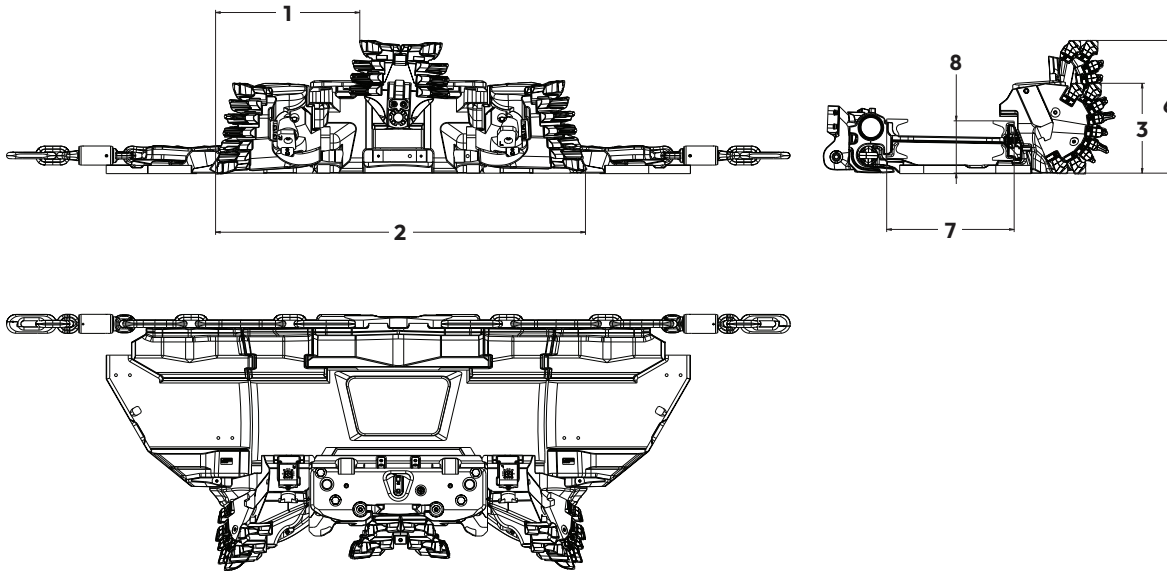

RHH800

Automated Plow System

TECHNICAL DATA

	Units	
Plow Length	2384 mm	7.82 ft
Plow Heights	600-855 mm	1.97-2.81 ft
	820-1120 mm	2.70-3.67 ft
	1085-1385 mm	3.56-4.54 ft
	1350-1650 mm	4.43-5.41 ft
Mechanical Height Adjustment	255-300 mm	0.83-0.98 ft
Maximum Cutting Depth	190 mm	0.62 ft

	Units	
Weights	4400-6400 kg	9,700-14,109 lb
Bottom Bit Positions		
Position 1	+24 mm	+0.08 ft
Position 2	-5 mm	-0.02 ft
Position 3	-18 mm	-0.06 ft
Position 4	-37 mm	-0.12 ft
Maximum Drive Power	2 × 400 kW	2 × 536 hp

Dimensions

All dimensions are approximate.

Plow Body Setup Option 1

1	930 mm	3.05 ft	5	—	—
2	2384 mm	7.82 ft	6	855 mm	2.81 ft
3	579 mm	1.90 ft	7	822 mm	2.70 ft
4	—	—	8	337 mm	1.11 ft

RHH800 Automated Plow System

Dimensions

All dimensions are approximate.

Plow Body Setup Option 2

1	930 mm	3.05 ft	5	312 mm	1.02 ft
2	2384 mm	7.82 ft	6	1120 mm	3.67 ft
3	579 mm	1.90 ft	7	822 mm	2.70 ft
4	229 mm	0.75 ft	8	337 mm	1.11 ft