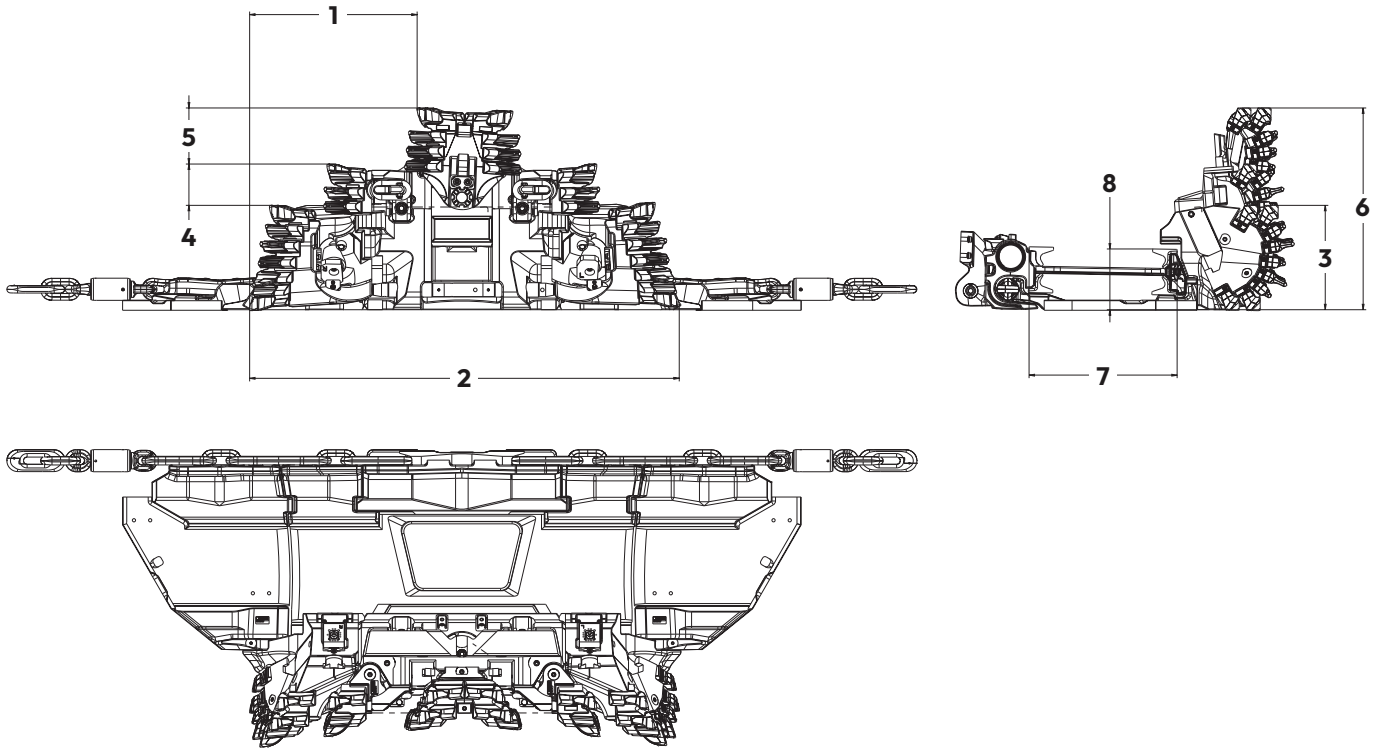

Dimensions

All dimensions are approximate.

Plow Body Setup Option 1

1	930 mm	3.05 ft	5	—	—
2	2384 mm	7.82 ft	6	855 mm	2.81 ft
3	579 mm	1.90 ft	7	822 mm	2.70 ft
4	—	—	8	337 mm	1.11 ft

RHH800 Automated Plow System

Dimensions

All dimensions are approximate.

Plow Body Setup Option 2

1	930 mm	3.05 ft	5	312 mm	1.02 ft
2	2384 mm	7.82 ft	6	1120 mm	3.67 ft
3	579 mm	1.90 ft	7	822 mm	2.70 ft
4	229 mm	0.75 ft	8	337 mm	1.11 ft

RHH800 Automated Plow System

Dimensions

All dimensions are approximate.

Plow Body Setup Option 3

1	930 mm	3.05 ft	5	312 mm	1.02 ft
2	2384 mm	7.82 ft	6	1385 mm	4.54 ft
3	579 mm	1.90 ft	7	822 mm	2.70 ft
4	494 mm	1.62 ft	8	337 mm	1.11 ft

RHH800 Automated Plow System

Dimensions

All dimensions are approximate.

Plow Body Setup Option 4

1	930 mm	3.05 ft	5	312 mm	1.02 ft
2	2384 mm	7.82 ft	6	1650 mm	5.41 ft
3	579 mm	1.90 ft	7	822 mm	2.70 ft
4	759 mm	2.49 ft	8	337 mm	1.11 ft