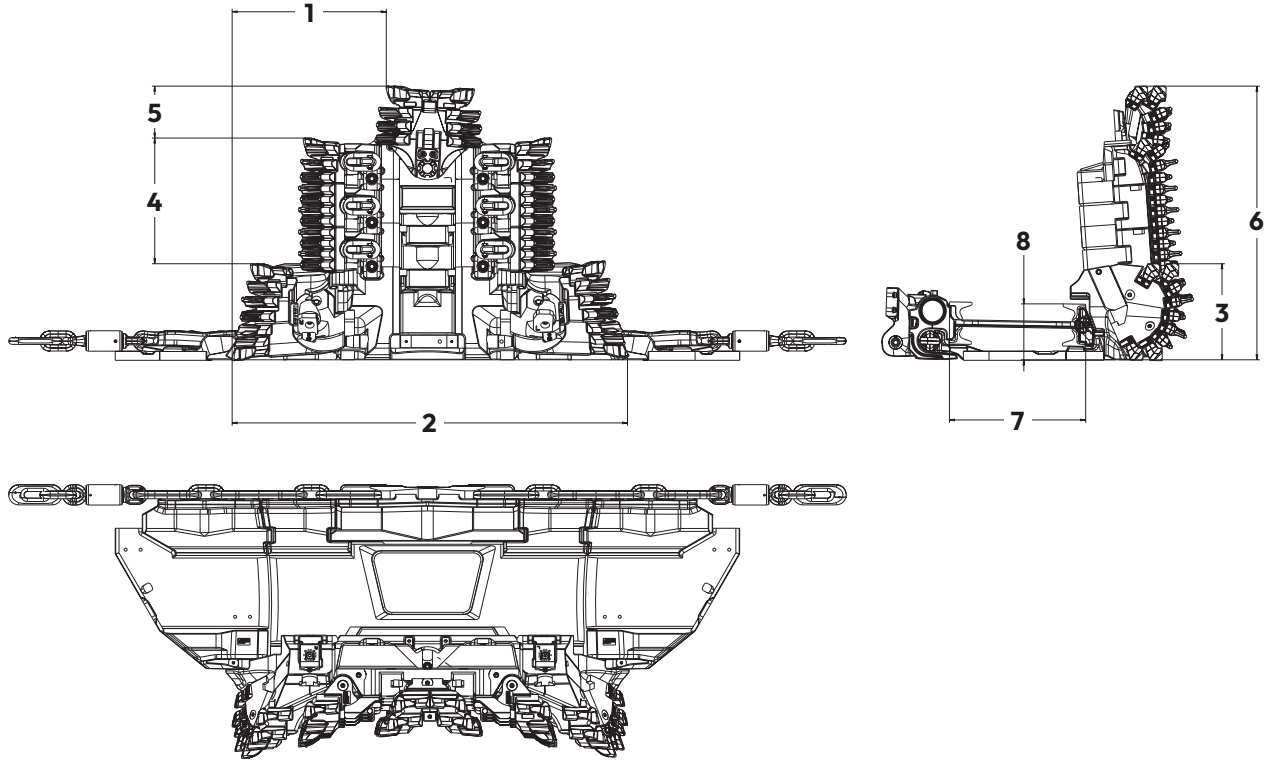

Dimensions

All dimensions are approximate.

Plow Body Setup Option 1

1	930 mm	3.05 ft	5	—	—
2	2384 mm	7.82 ft	6	855 mm	2.81 ft
3	579 mm	1.90 ft	7	822 mm	2.70 ft
4	—	—	8	337 mm	1.11 ft

RHH800 Automated Plow System

Dimensions

All dimensions are approximate.

Plow Body Setup Option 2

1	930 mm	3.05 ft	5	312 mm	1.02 ft
2	2384 mm	7.82 ft	6	1120 mm	3.67 ft
3	579 mm	1.90 ft	7	822 mm	2.70 ft
4	229 mm	0.75 ft	8	337 mm	1.11 ft

RHH800 Automated Plow System

Dimensions

All dimensions are approximate.

Plow Body Setup Option 3

1	930 mm	3.05 ft	5	312 mm	1.02 ft
2	2384 mm	7.82 ft	6	1385 mm	4.54 ft
3	579 mm	1.90 ft	7	822 mm	2.70 ft
4	494 mm	1.62 ft	8	337 mm	1.11 ft

RHH800 Automated Plow System

Dimensions

All dimensions are approximate.

Plow Body Setup Option 4

1	930 mm	3.05 ft	5	312 mm	1.02 ft
2	2384 mm	7.82 ft	6	1650 mm	5.41 ft
3	579 mm	1.90 ft	7	822 mm	2.70 ft
4	759 mm	2.49 ft	8	337 mm	1.11 ft